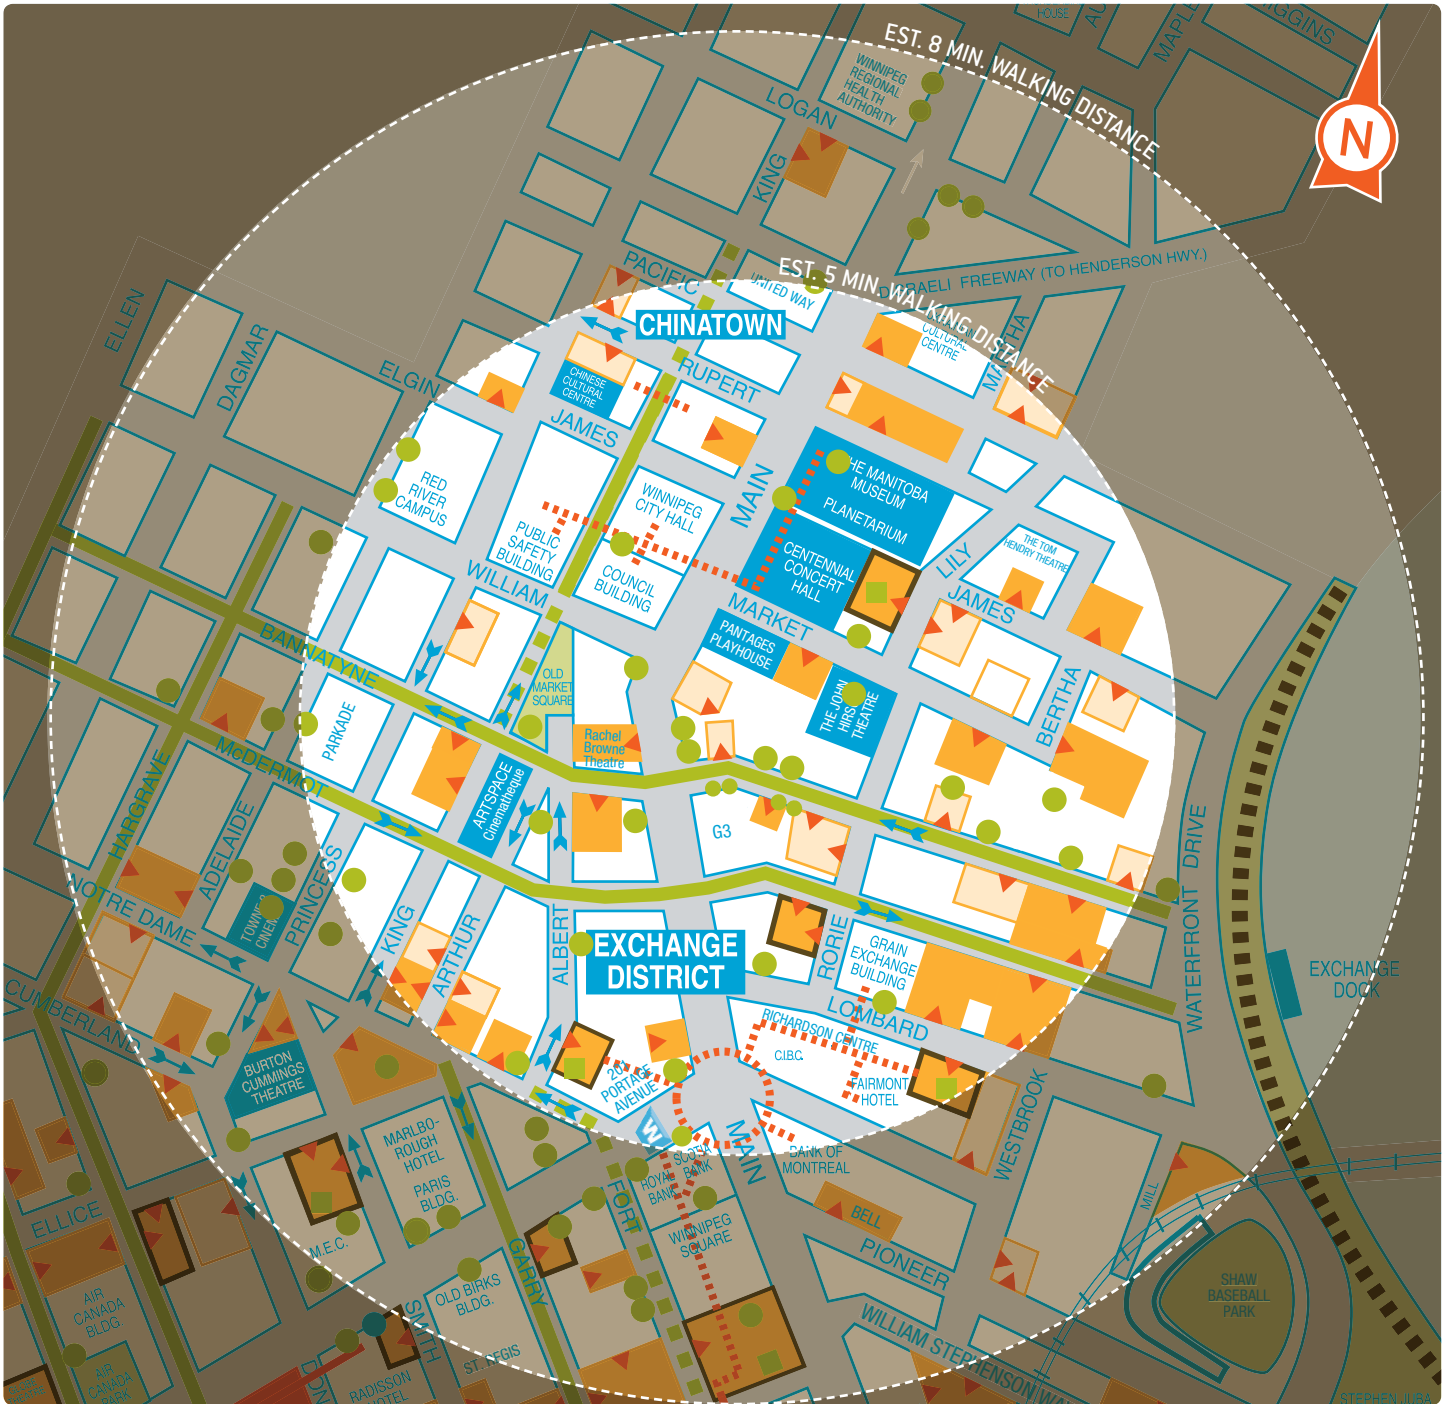

DOWNTOWN PARKING & TRANSPORTATION

CULTURAL / THEATRE DISTRICT

PARKING	Day & Evening Parking	Evening Parking (DAY RESERVED)	Parkade	Parking Lot Entrance
WALKWAYS	Second Level Walkway	Underground Walkway	Riverwalk & Multi-Use Pathway	
CYCLING	Outdoor Bike Racks	Indoor Bike Racks (PUBLIC)	Indoor Bike Corral (PAID)	
	Bike Lane	Shared Bike Lane		

★ Gold Star Standard: Safer & Cleaner Parking Facility